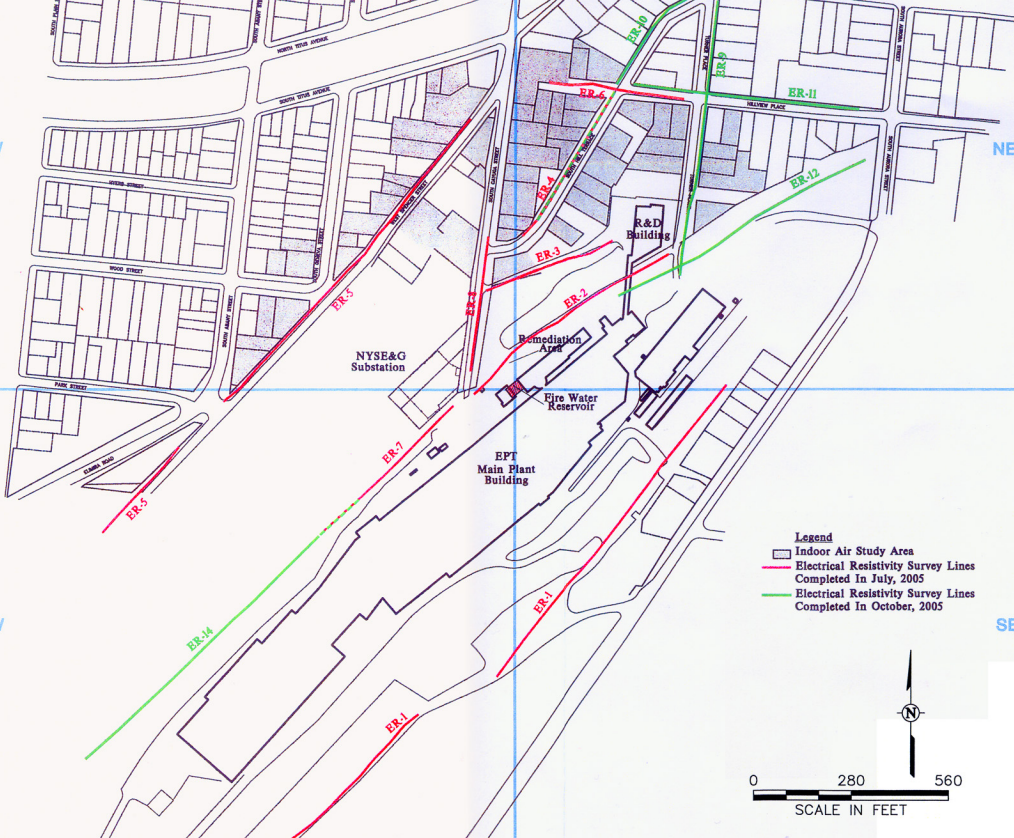

NW

NE

SW

SE

Legend

-  Indoor Air Study Area
-  Electrical Resistivity Survey Lines Completed In July, 2005
-  Electrical Resistivity Survey Lines Completed In October, 2005

SCALE IN FEET